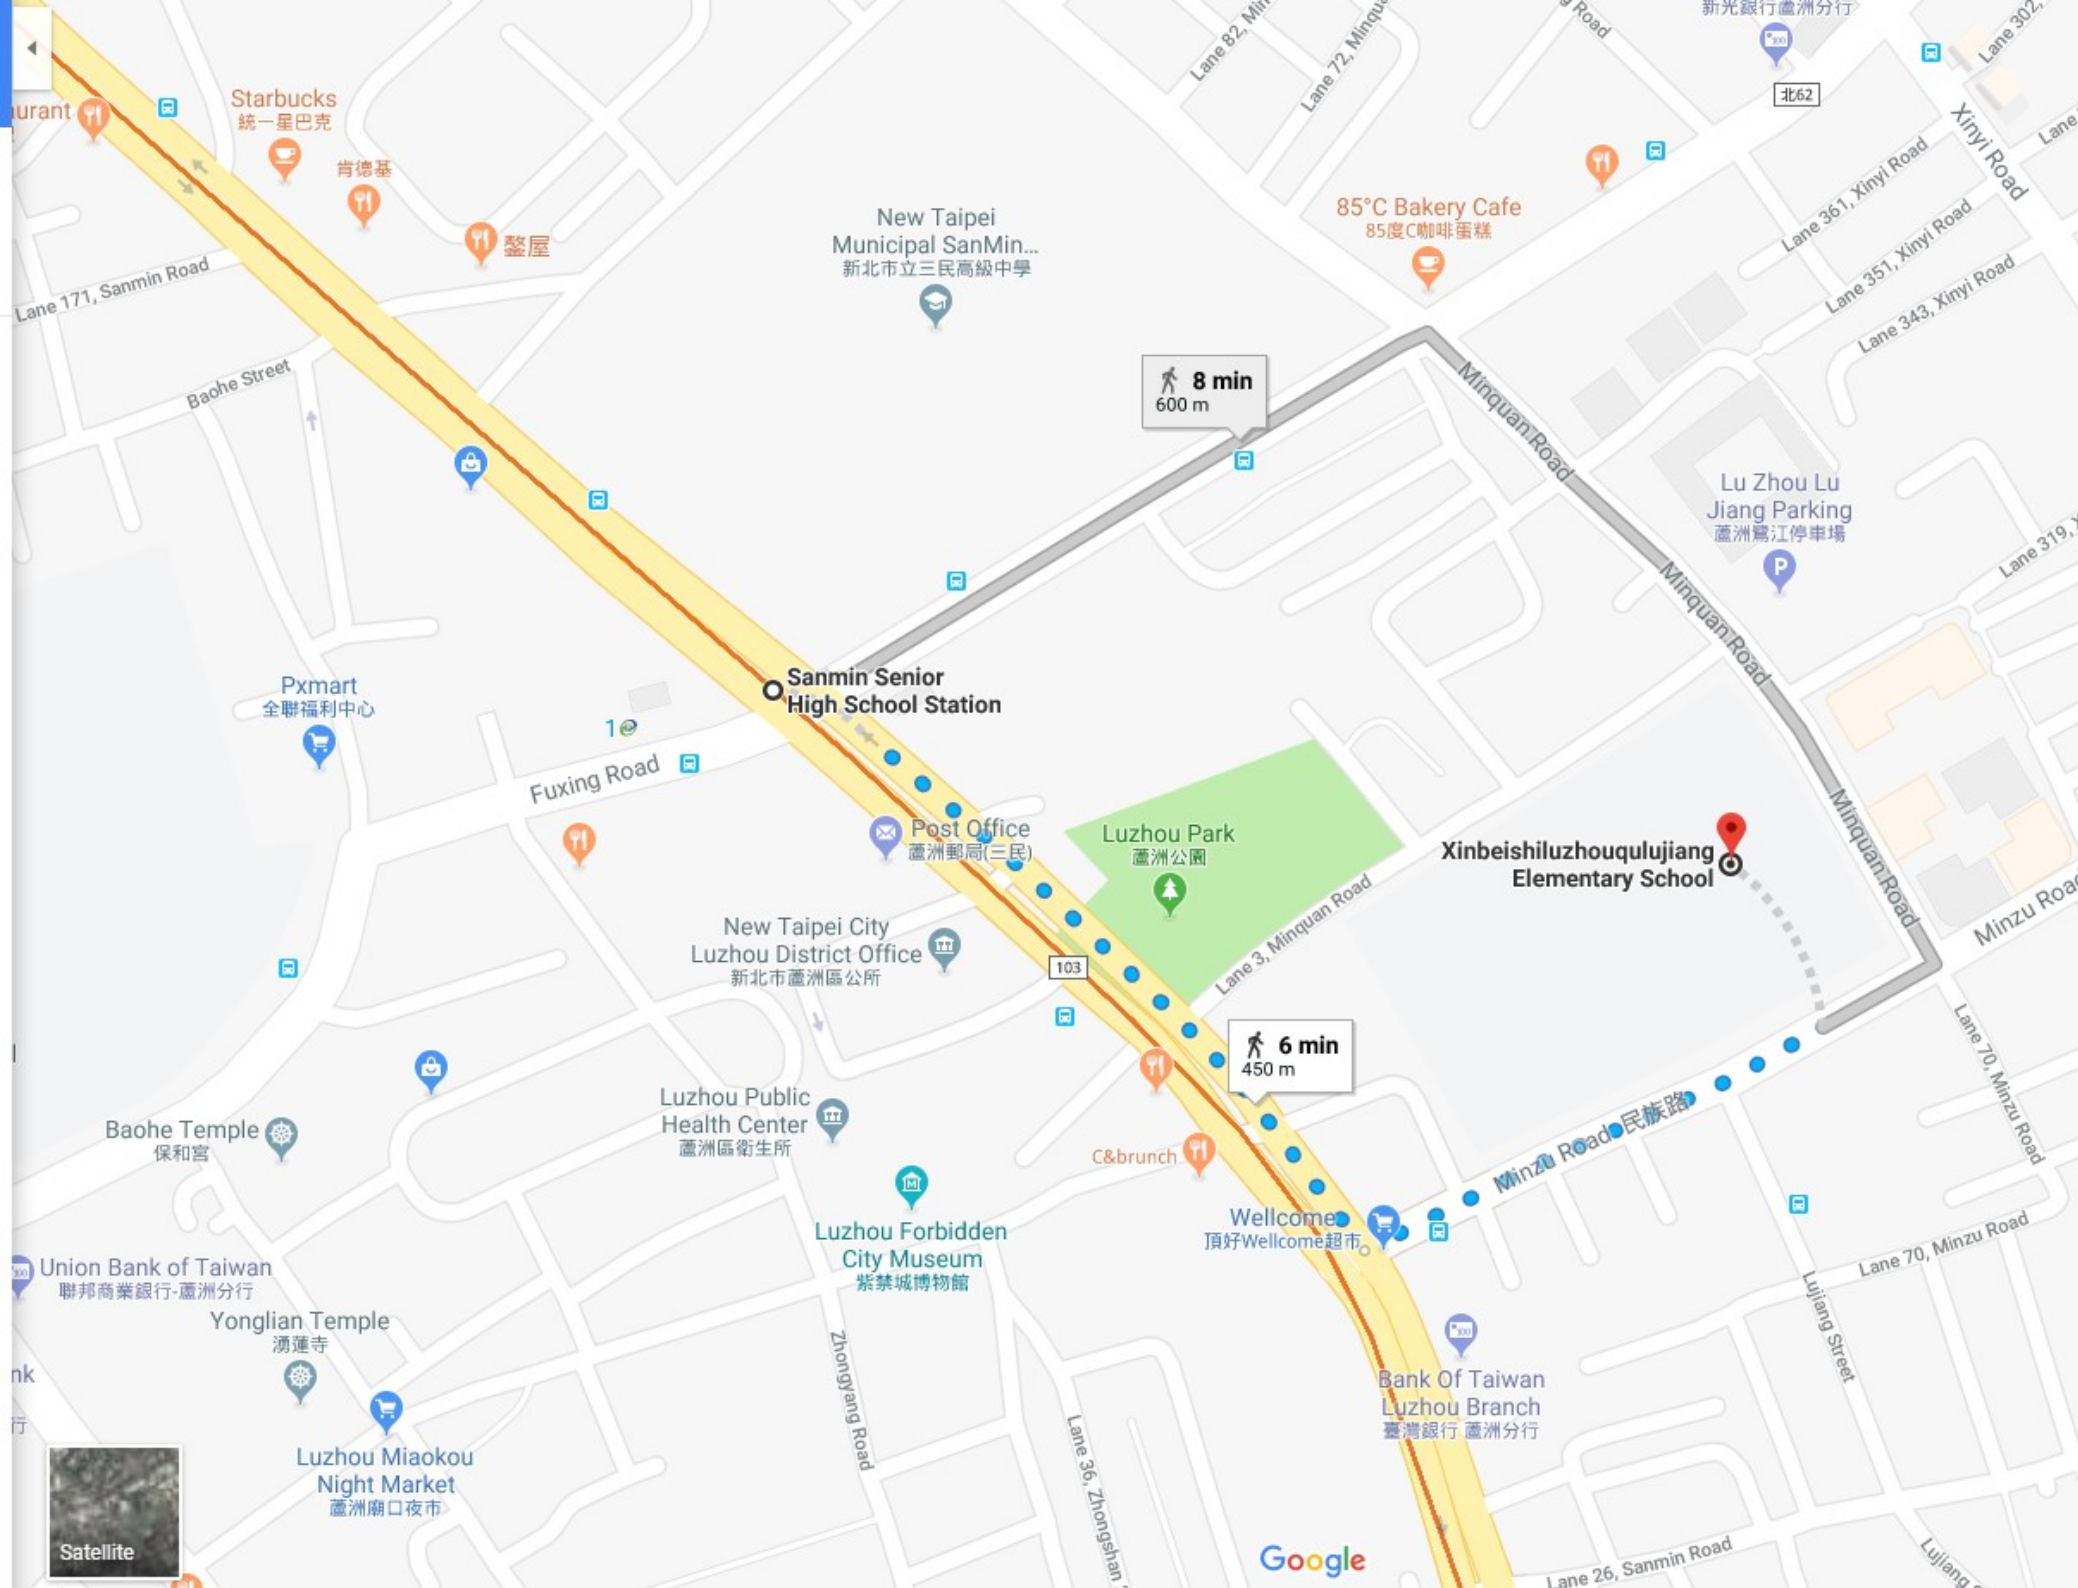

B1No. 105S...  
chool, No. 7...

ays reflect  
City, 24760  
ward 民權路3

chool  
y, 247  
may find that  
may cause  
uld plan your  
regarding your

8 min  
600 m

6 min  
450 m

Google